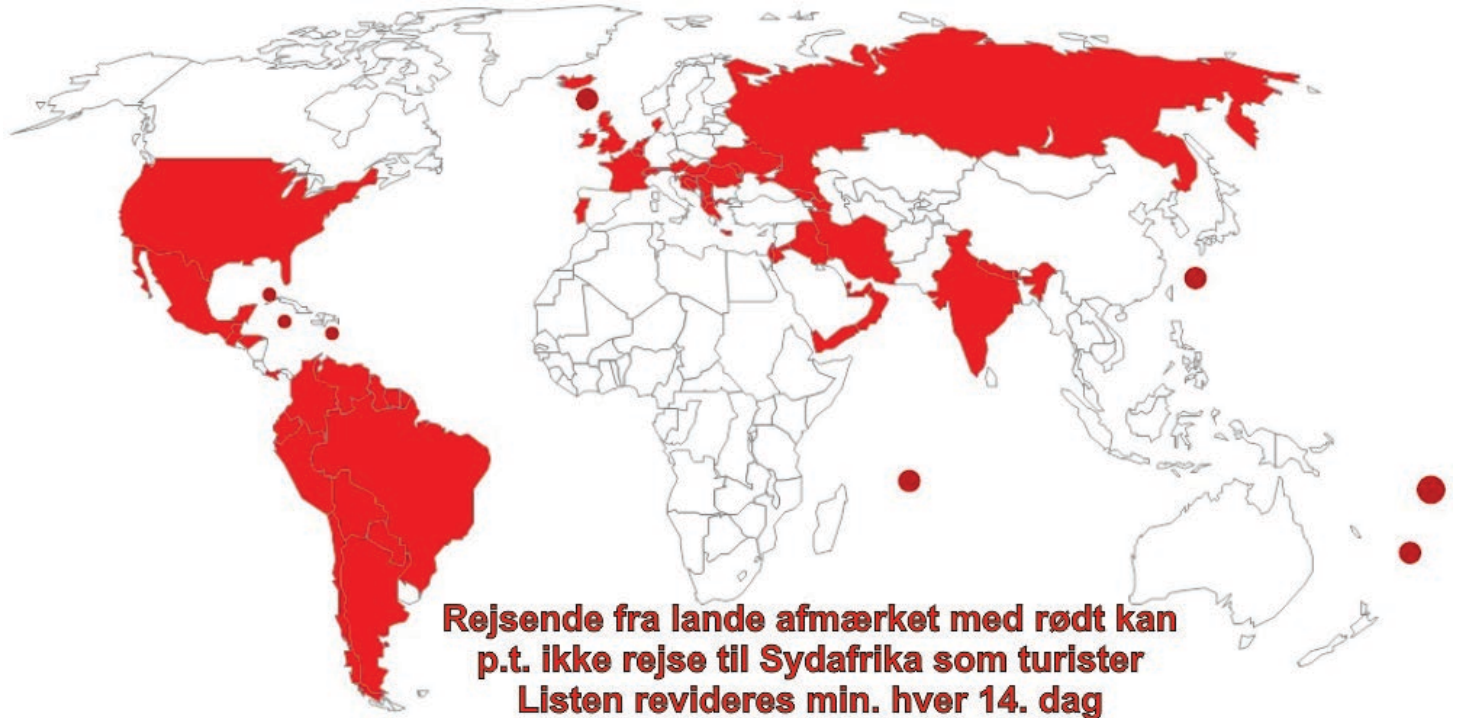

ENTRY RULES AS PER 01/10/2020

Everyone travelling to SA will be required to show a recent, negative test for the coronavirus, and must have travel insurance in place. The list of countries currently considered high risk, and from which ordinary tourists are not allowed is, in full:

Albania
Argentina
Armenia
Austria
Bahrain
Belgium
Bolivia
Bosnia and Herzegovina
Brazil
Chile
Columbia
Costa Rica
Croatia
Czech Republic
Denmark
Ecuador
France
Georgia
Greece
Guatemala
Guyana
Honduras
Hungary
Iceland
India
Iran
Iraq
Ireland
Israel
Jamaica

Jordan
Kuwait
Lebanon
Luxembourg
Maldives
Malta
Mexico
Moldova
Montenegro
Nepal
Netherlands
North Macedonia
Oman
Palestine
Panama
Paraguay
Peru
Portugal
Puerto Rico
Qatar
Romania
Russia
Slovakia
Suriname
Switzerland
Ukraine
United Emirates
United Kingdom
USA
Venezuela